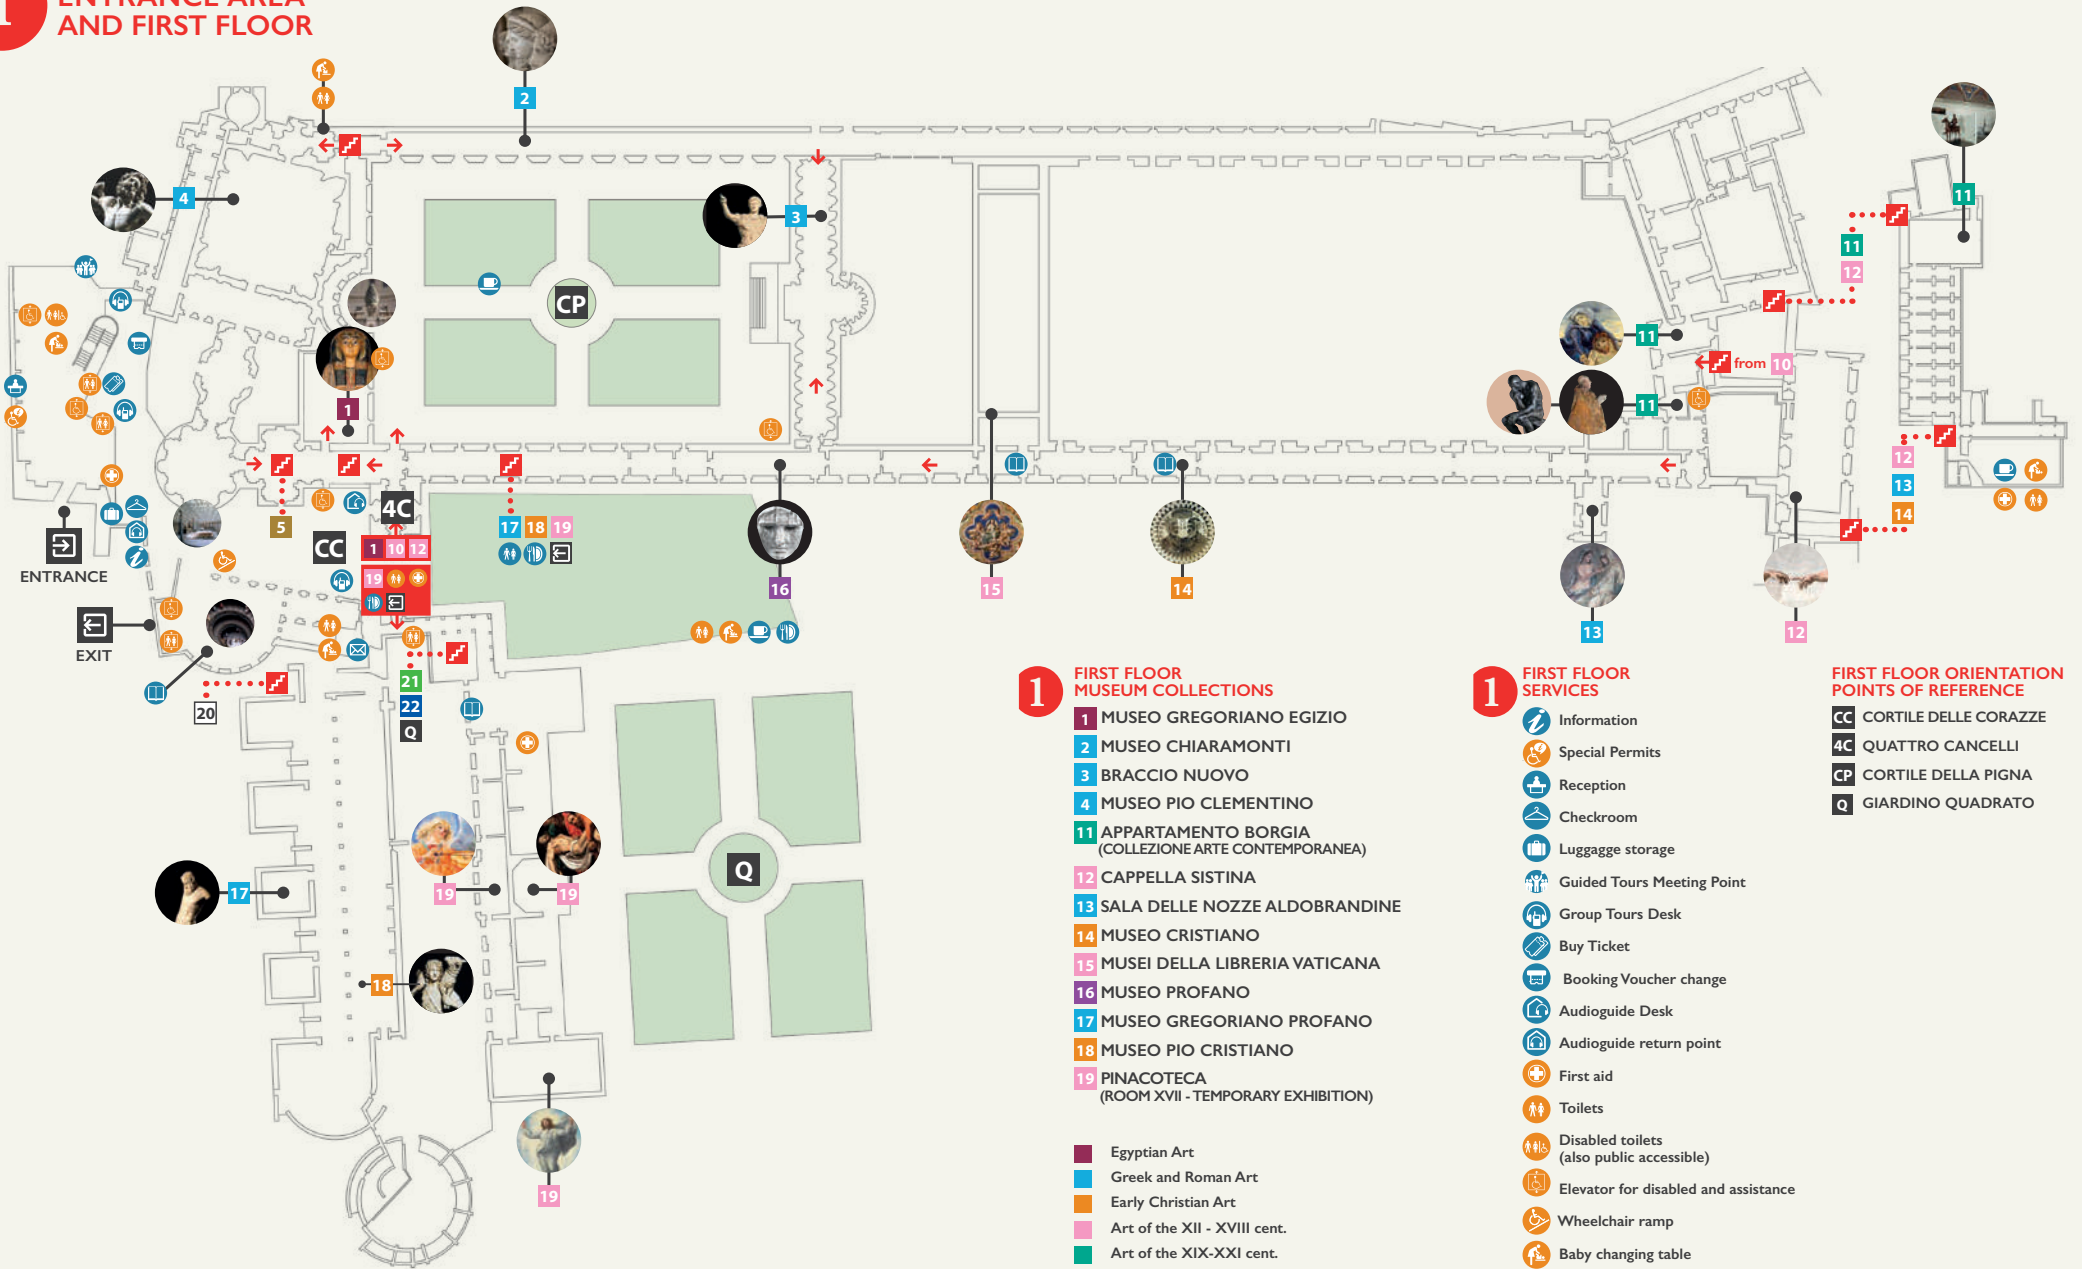

1 ENTRANCE AREA AND FIRST FLOOR

- 1 FIRST FLOOR MUSEUM COLLECTIONS**
- 1 MUSEO GREGORIANO EGIZIO
 - 2 MUSEO CHIARAMONTI
 - 3 BRACCIO NUOVO
 - 4 MUSEO PIO CLEMENTINO
 - 11 APPARTAMENTO BORGIA (COLLEZIONE ARTE CONTEMPORANEA)
 - 12 CAPPELLA SISTINA
 - 13 SALA DELLE NOZZE ALDOBRANDINE
 - 14 MUSEO CRISTIANO
 - 15 MUSEI DELLA LIBRERIA VATICANA
 - 16 MUSEO PROFANO
 - 17 MUSEO GREGORIANO PROFANO
 - 18 MUSEO PIO CRISTIANO
 - 19 PINACOTECA (ROOM XVII - TEMPORARY EXHIBITION)

- Egyptian Art
- Greek and Roman Art
- Early Christian Art
- Art of the XII - XVIII cent.
- Art of the XIX-XXI cent.
- Decorative Art

- 1 FIRST FLOOR SERVICES**
- Information
 - Special Permits
 - Reception
 - Checkroom
 - Luggage storage
 - Guided Tours Meeting Point
 - Group Tours Desk
 - Buy Ticket
 - Booking Voucher change
 - Audioguide Desk
 - Audioguide return point
 - First aid
 - Toilets
 - Disabled toilets (also public accessible)
 - Elevator for disabled and assistance
 - Wheelchair ramp
 - Baby changing table
 - Elevator
 - Cafeteria/Bistrot
 - Bookshop
 - Vatican Post Office

- FIRST FLOOR ORIENTATION POINTS OF REFERENCE**
- CC CORTILE DELLE CORAZZE
 - 4C QUATTRO CANCELLI
 - CP CORTILE DELLA PIGNA
 - Q GIARDINO QUADRATO

2

SECOND FLOOR

2 SECOND FLOOR
MUSEUM COLLECTIONS

- 5 MUSEO GREGORIANO ETRUSCO
- 6 GALLERIA DEI CANDELABRI
- 7 GALLERIA DEGLI ARAZZI
- 8 GALLERIA DELLE CARTE GEOGRAFICHE
- 9 SALA DELL'IMMACOLATA CONCEZIONE
- 10 STANZE DI RAFFAELLO

0

BASEMENT

0 BASEMENT
MUSEUM COLLECTIONS

- 20 MUSEO FILATELICO E NUMISMATICO
- 21 MUSEO ETNOLOGICO ANIMA MUNDI
- 22 PADIGLIONE DELLE CARROZZE

- Papal Carriages Collection
- Ethnic Art
- Philately and Numismatic Museum